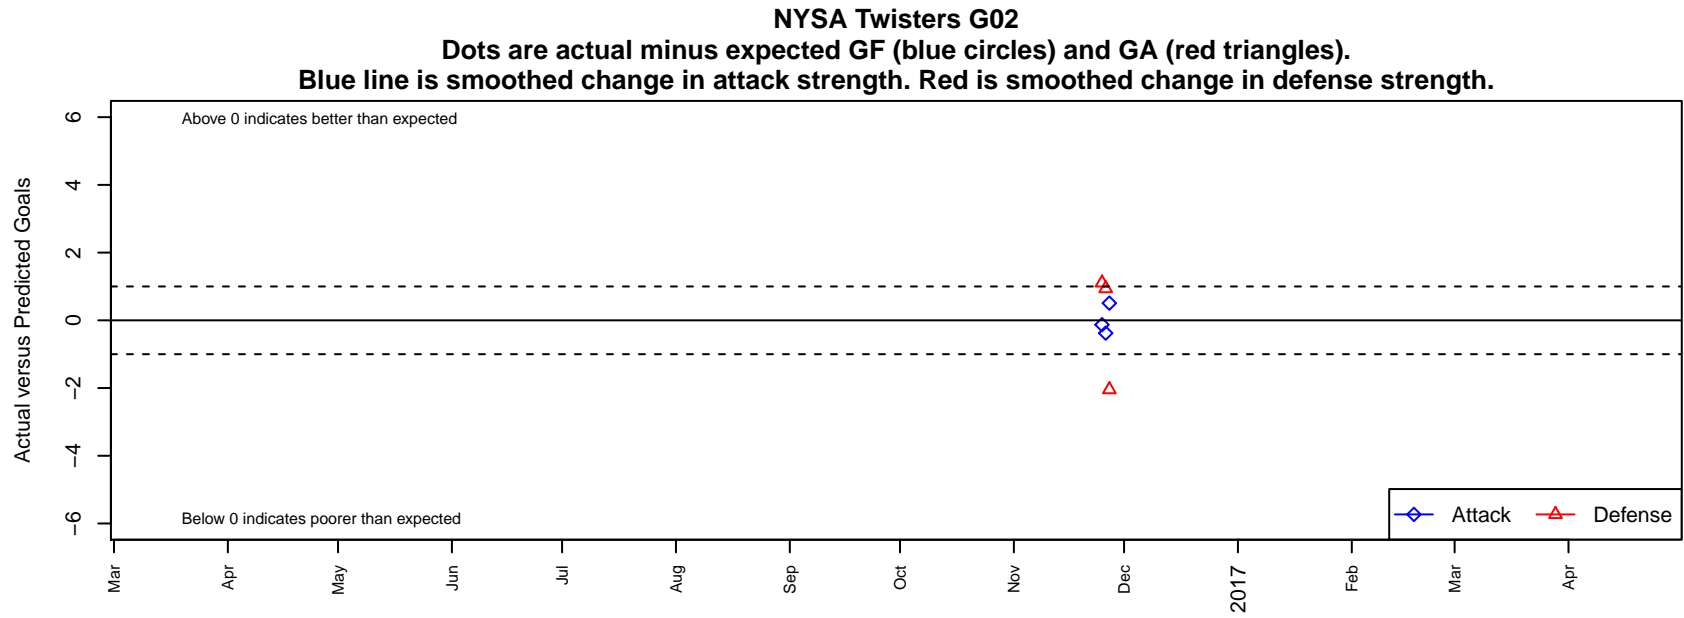

NYSA Twisters G02

, WA
G02 total strength=905
attack=0.84 defense=2.49

alt names used:
NYSA Twisters 02

Venues played:
2016 Cranberry Cup U14-15

date	home		away		venue	pred.home	pred.away
2016-11-27	PSA Force G02	4	NYSA Twisters G02	1	2016 Cranberry Cup U14-15	1.95	0.49
2016-11-26	NYSA Twisters G02	0	NSC White Adrenaline G02	1	2016 Cranberry Cup U14-15	0.38	1.94
2016-11-25	NSC Green Velocity G02	4	NYSA Twisters G02	0	2016 Cranberry Cup U14-15	5.11	0.13